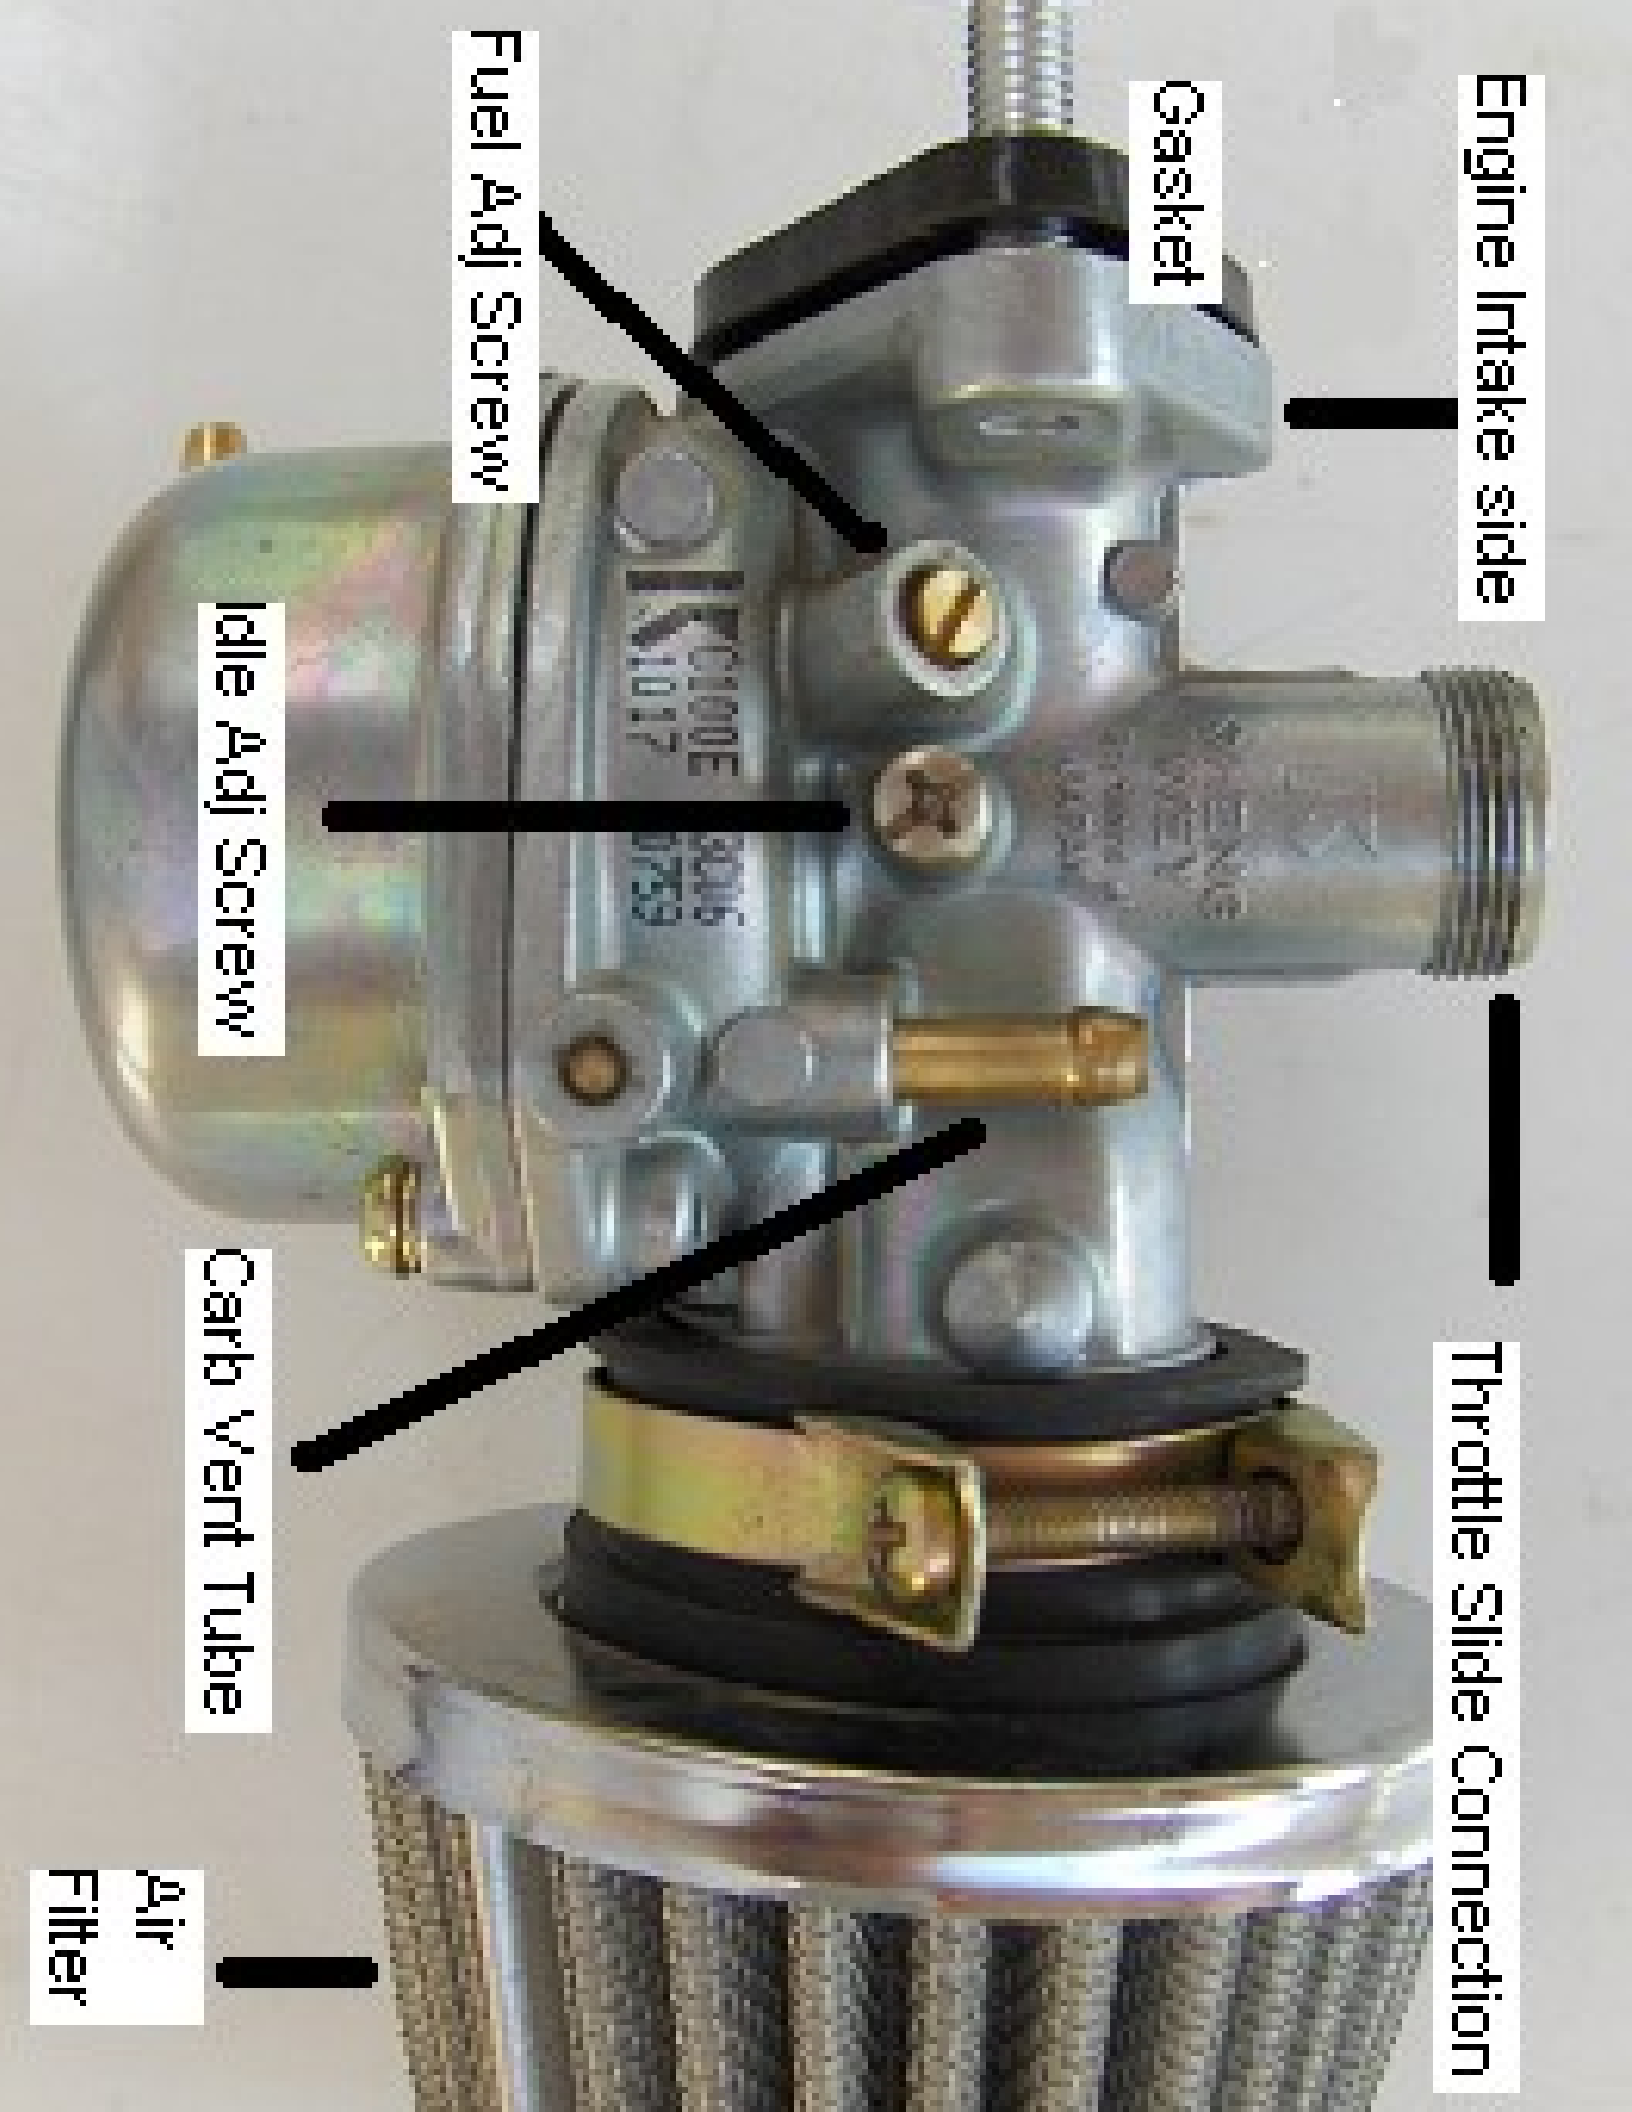

**Walbro
Carb**

Air Mix

Idle Adj

Engine Intake side

Gasket

Fuel Adj Screw

Idle Adj Screw

Throttle Slide Connection

Carb Vent Tube

Air Filter

Choke Lever - "Up" - Full Choke (Cold Start), "Down" - No Choke

Air Filter

Carburetor

Intake Gasket

Bowl Vent

Carb Float